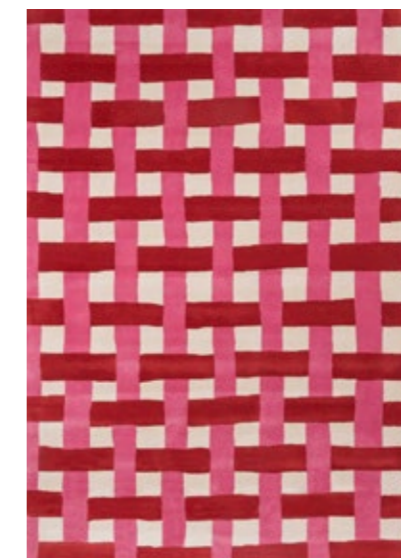

BASKETWEAVE
coral/rose 144102

BASKETWEAVE

Drawing inspiration from baskets filled with homegrown vegetables and tablecloths adorned with kitchen garden delights, Basket Weave is a striking handtufted rug, set in two happy colourways.

handtufted
pure new wool

140x200 cm 4'7" x 6'7"
170x240 cm 5'7" x 7'10"
200x280 cm 6'7" x 9'2"
250x350 cm 8'2" x 11'6"
custom sizes