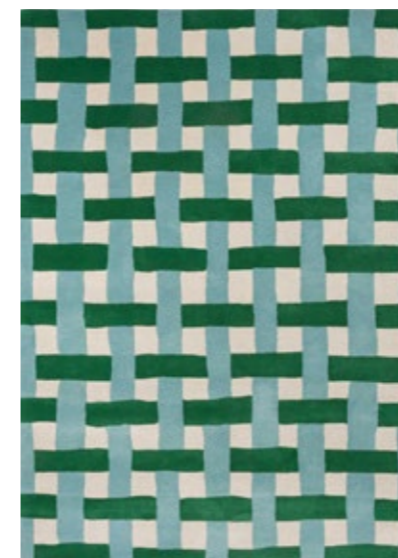

BASKETWEAVE
emerald/aquamarine 144107