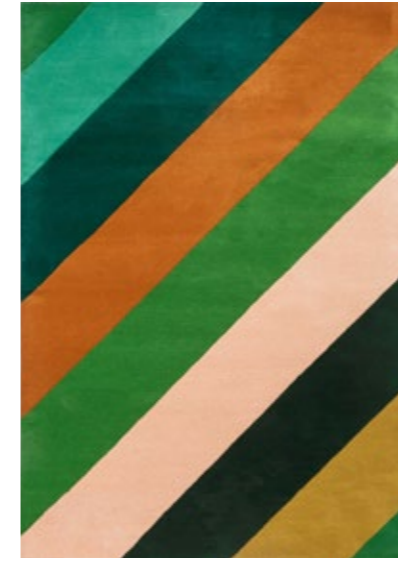

SHERBET STRIPE

This Sherbet handtufted rug dances in a delight of diagonals. Rendered in striped colours of pinks, greens, and blues of a sophisticated palette.

handtufted
pure new wool

140x200 cm 4'7" x 6'7"
170x240 cm 5'7" x 7'10"
200x280 cm 6'7" x 9'2"
250x350 cm 8'2" x 11'6"
custom sizes

SHERBET STRIPE
emerald/amber 144417