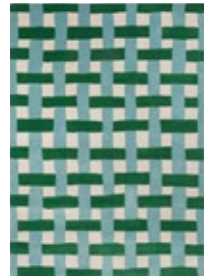

COLLECTION OVERVIEW

SOPHIE ROBINSON X HARLEQUIN

BASKETWEAVE
emerald/aquamarine
144107