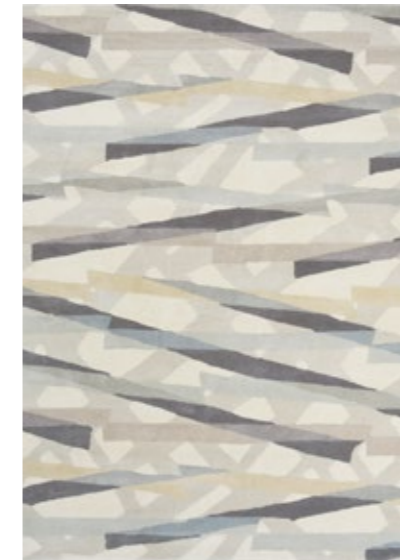

DIFFINITY
oyster | 140001