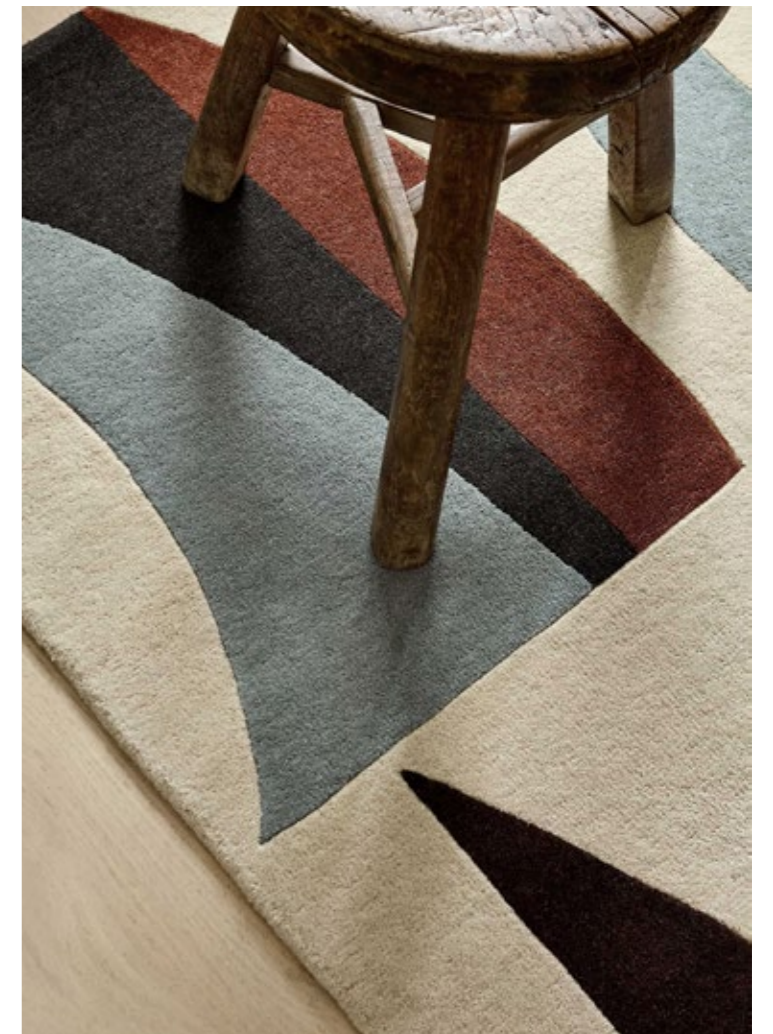

TORILLO
emerald/azul 143907