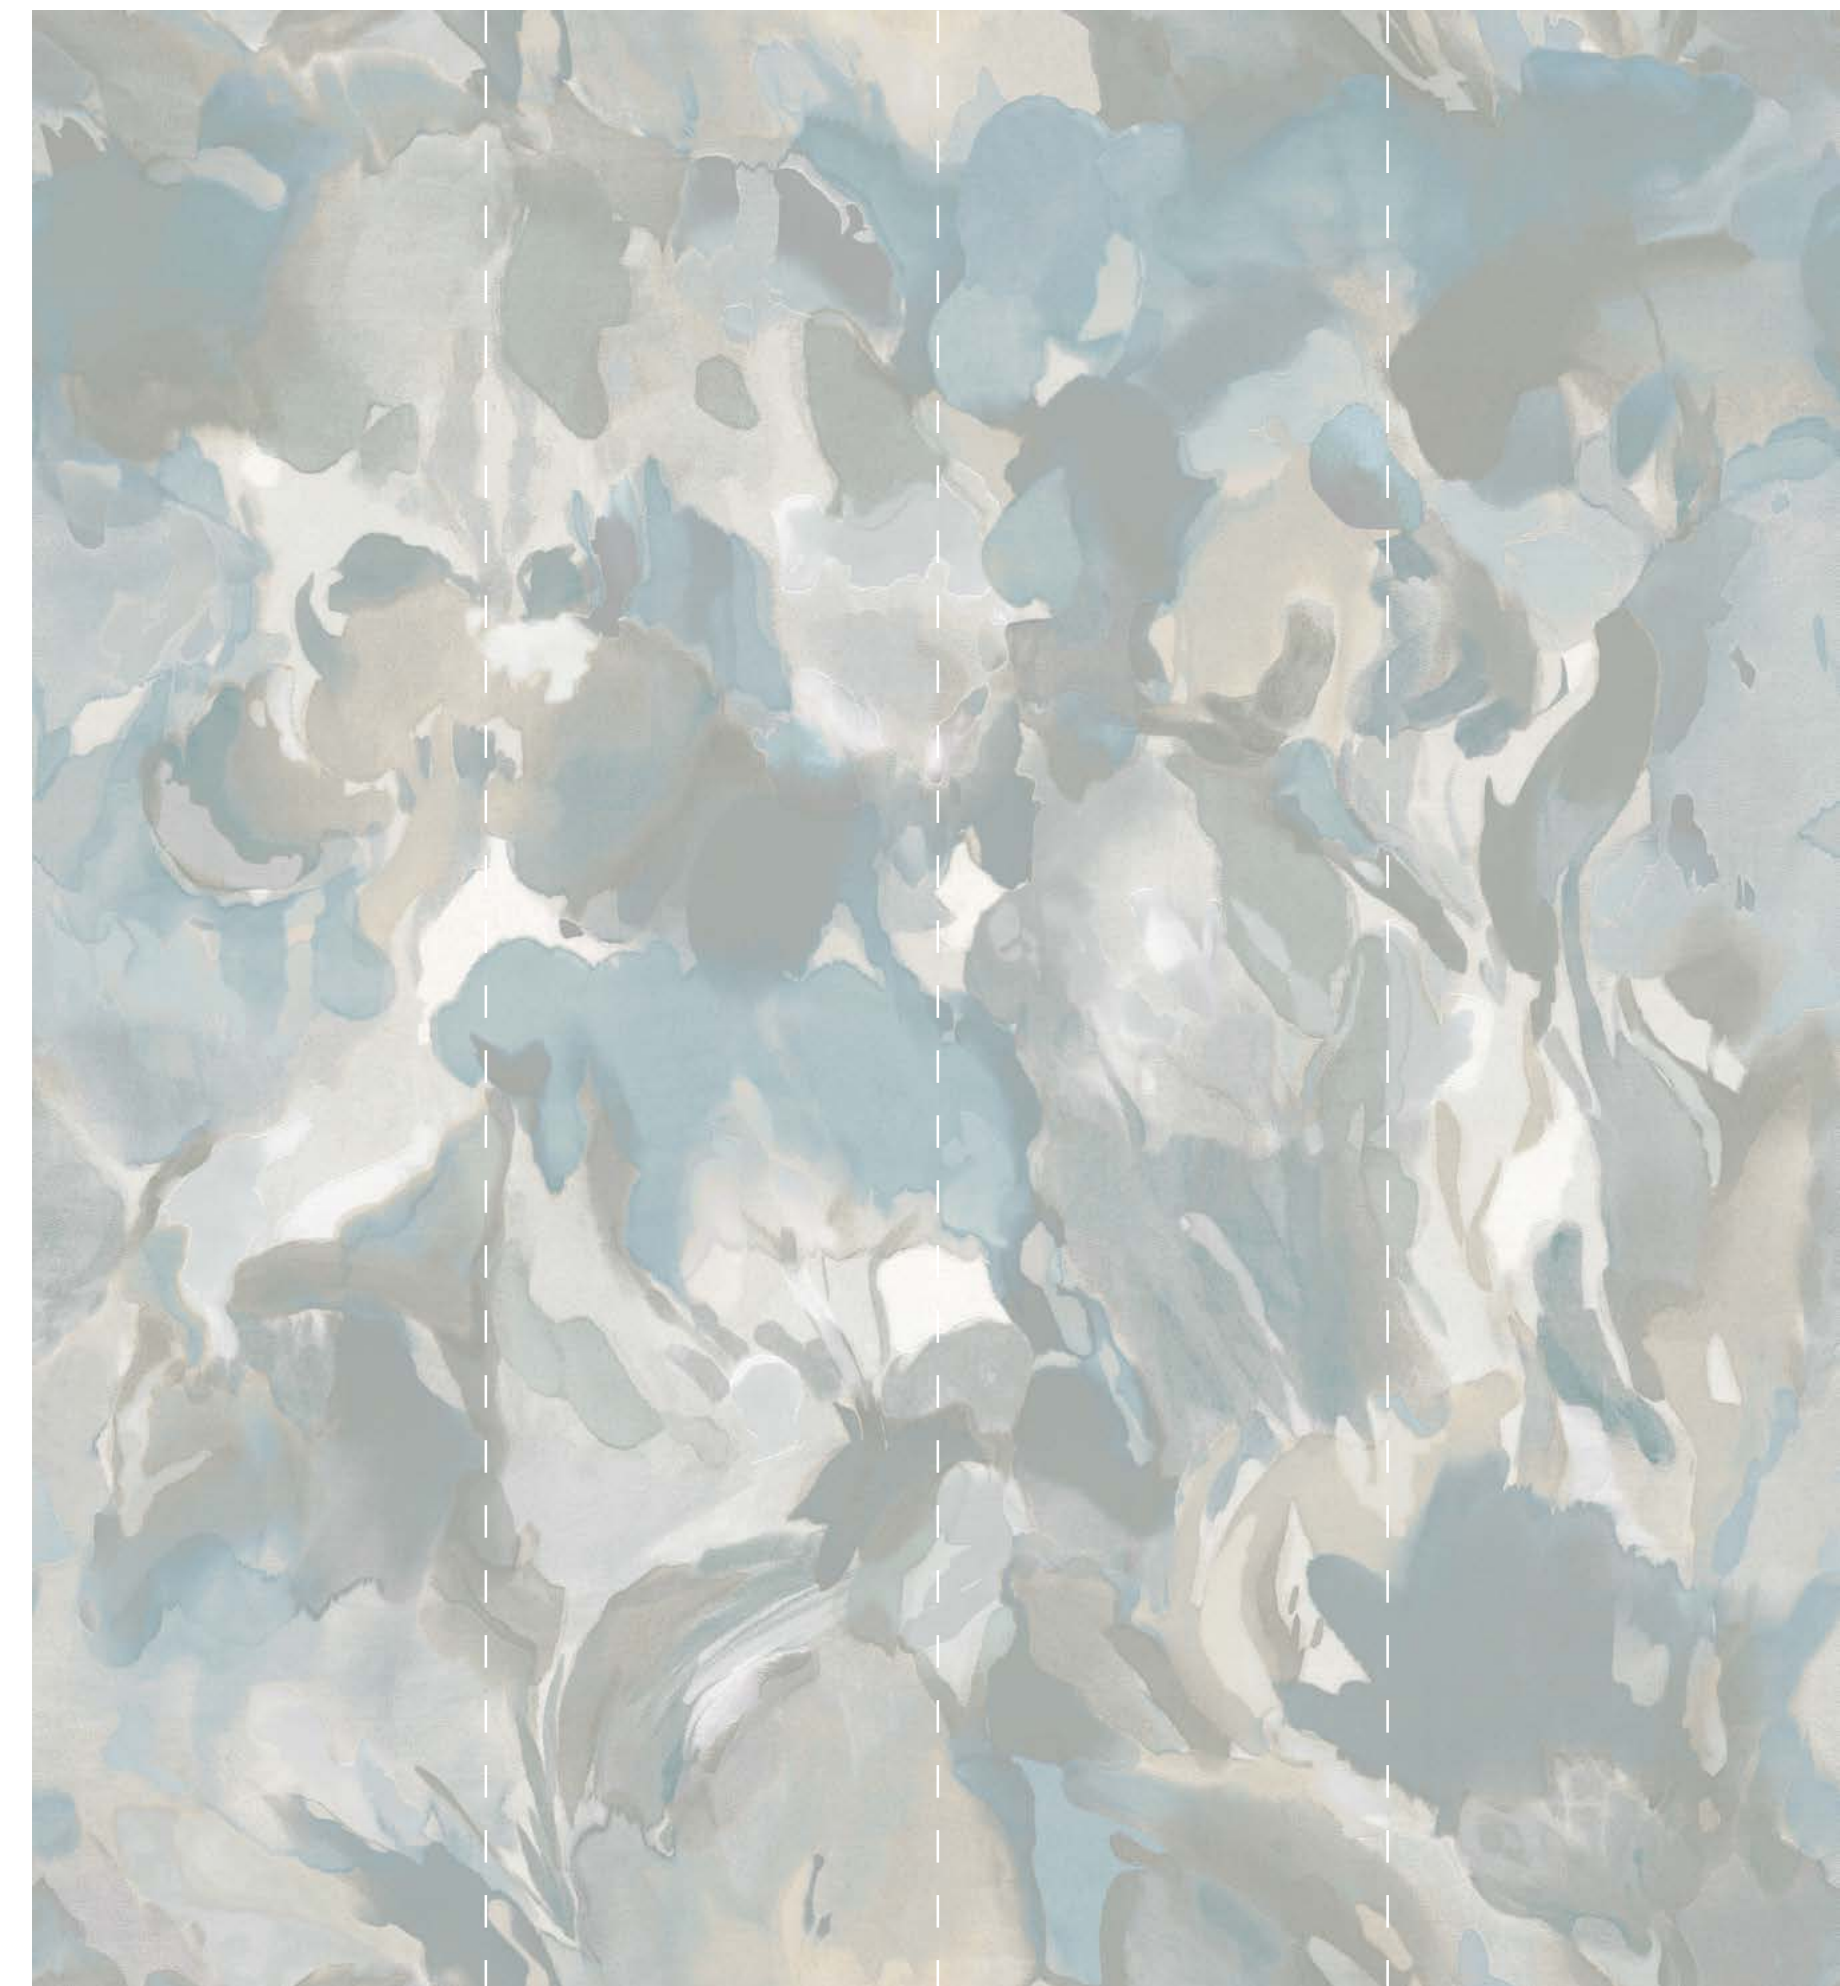

HARLEQUIN

FORESTA

Hand painted on silk, Foresta is an interpretive painterly woodland with a textural pattern that repeats in all directions.

HANGING INSTRUCTIONS

This design is made up of four 300cm high drops of wallpaper, supplied and printed as one continuous roll measuring 68.5cm in width. The individual drops are indicated by a cut line for ease of hanging.

Digitally printed onto vinyl, this flexible wallcovering is strong and hard-wearing, making it perfectly suited to high traffic areas.

The wallcovering can be tailored to room height by removing any excess from the top and / or bottom of each length.

To achieve the best result we recommend the use of a professional decorator experienced in hanging wide width papers.

FORESTA - 113000 ETHEREAL/PARCHMENT
AS APPLIED TO WALL - 274cm (Total Width) x 300cm (Height)